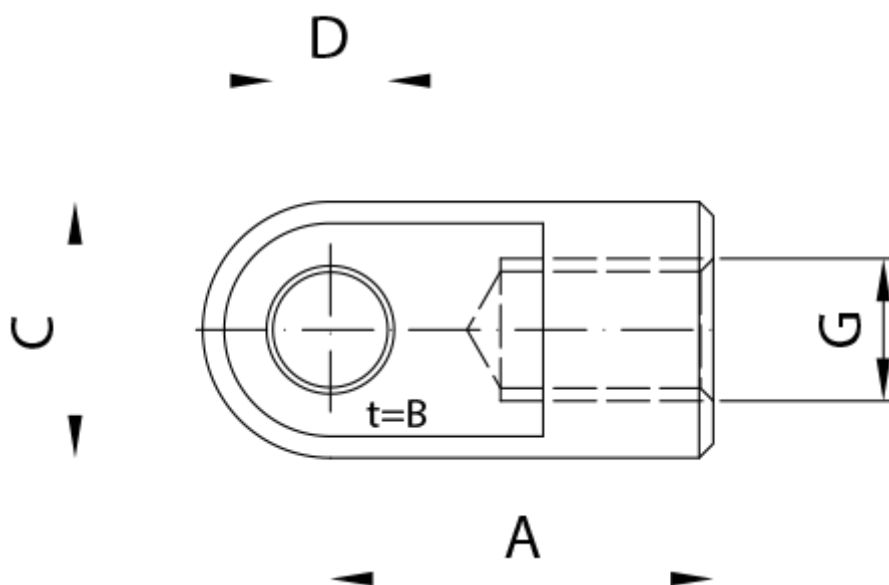

Article number: 04HAU11

Description: Stabilus Industry Line Eye Steel  
Type AU11 M3,5, Ø 4,1 mm, B=4 mm

## Measures

A = 11  
B = 4  
C = 8  
D = 4.1  
G = M3.5